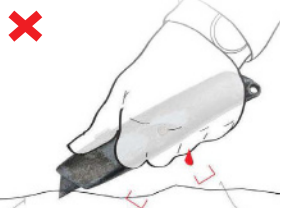

AUTO RETRACTABLE BOX CUTTER

SLICE-BCAR

slice™

Blade Depth
8mm

Code: SLICE-BCAR

reddot design award
winner 2011

The SLICE-BCAR features J hook-handle design with auto-retractable blade mechanism to protect your hands and fist against injuries when cutting. Blade will automatically retracts when slider button is released, further reducing the chance of hand injuries. It also features a rubberized comfort grip with an easy to access blade storage in handle. SLICE-BCAR uses long lasting and ultra sharp ceramic blade, you'll be opening boxes quickly and safely instead of using a dull metal blade that increases your chance of injuries and more blades change.

SLICE-BC Manually Retractable Box Cutter slice™

- Blade auto retracts when slider is released, avoiding hand injuries
- Easy-hold ergonomic design to protect your hands from injuries
- Rubberized comfort grip
- Ceramic blade stays SHARP - never rusts
- Easy access blade storage in handle
- Includes one double-sided ceramic blade

Application:

- ✓ Cardboard
- ✓ Tape Boxes
- ✓ Stretch Film
- ✓ Plastic Sheeting
- ✓ Pallet Coverings
- ✓ Bubble Wrap

How it works:

Conventional box cutter
Exposed fist & fingers

Slice box cutter
Hands protected

WHY CERAMIC BLADE?

up to
10x
longer lasting
vs. steel

SLICE_CBL (Pack of 4)

- Non-conductive, non-magnetic
- Safe + Clean made from 100% Zirconium Oxide, never rusts
- Patented thicker design easier to hold and handle
- Stays sharp up to 10x longer vs. steel
- Less blade changes
- A safer cutting experience
- Rounded edges are safer to handle and use